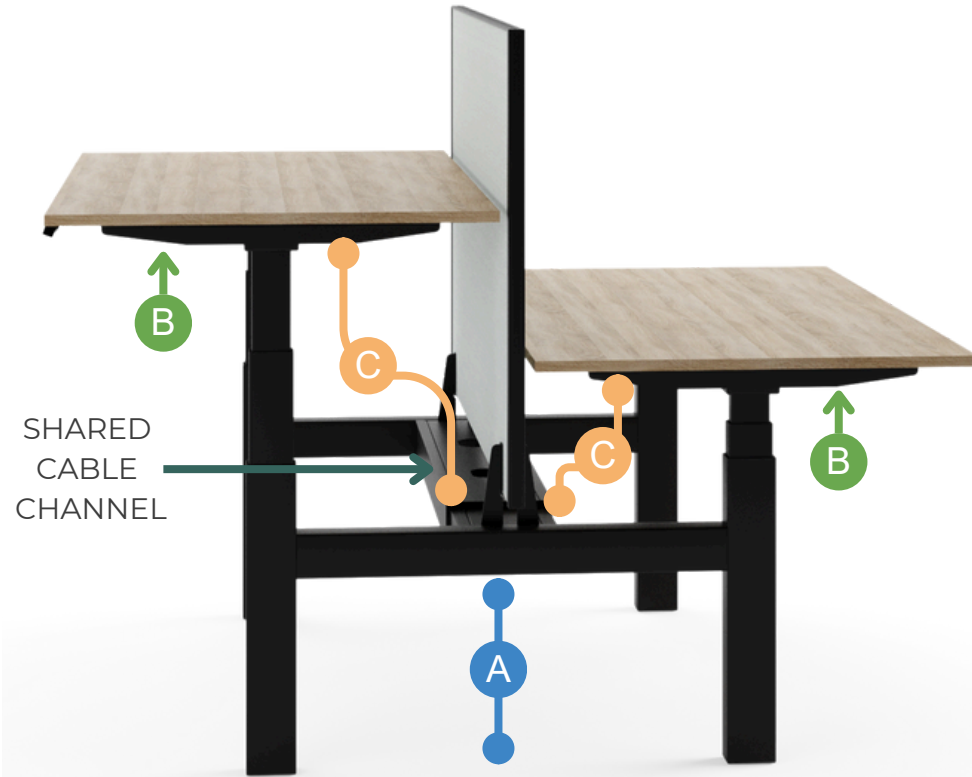

## CABLE PROTECTOR

**Typical** - 1 per unit (to connect the shared cable channel with the floor box grommet etc.)

## CABLE TRAY

**Typical** - 2 per unit (under each desktop)

## BENCH CONNECTION BEAM

**Typical** - 1 per 2 units (magnetic fixings under the desk frame / shared cable channel)

# Solo Desk

CABLE TRAY

**Typical** - 1 per unit (under the desktop)

CABLE CHAIN (INDIVIDUAL)

**Typical** - 1 per unit (connects the cable tray with floor)