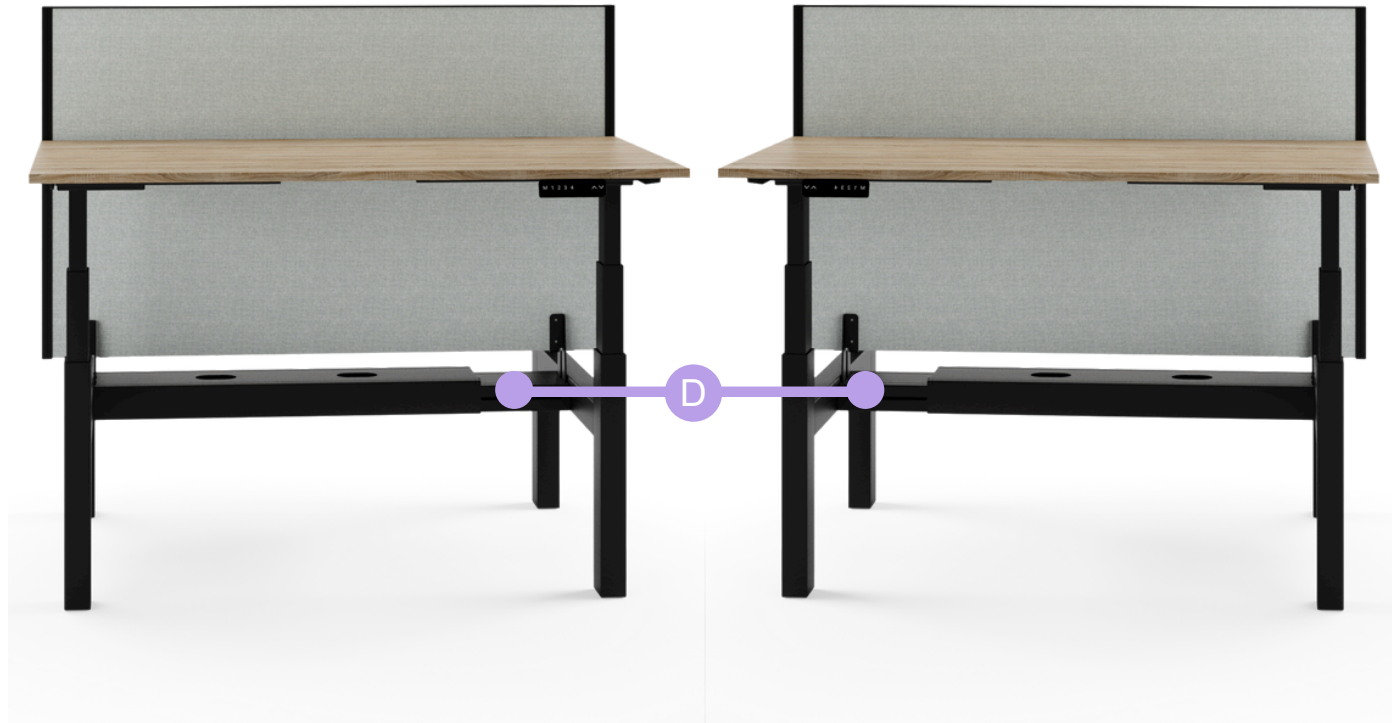

## CABLE PROTECTOR

**Typical** - 1 per unit (to connect the shared cable channel with the floor box grommet etc.)

## CABLE TRAY

**Typical** - 2 per unit (under each desktop)

# Twin Back-to-Back Desk

## BENCH CONNECTION BEAM

**Typical** - 1 per 2 units (magnetic fixings under the desk frame / shared cable channel)