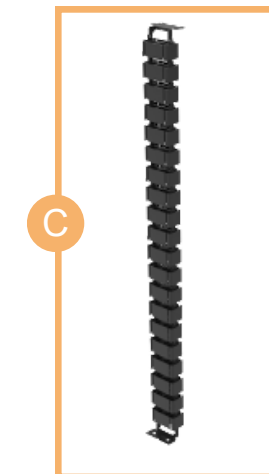

CABLE CHAIN

Typical - 2 per unit (connects the cable tray with shared cable channel)