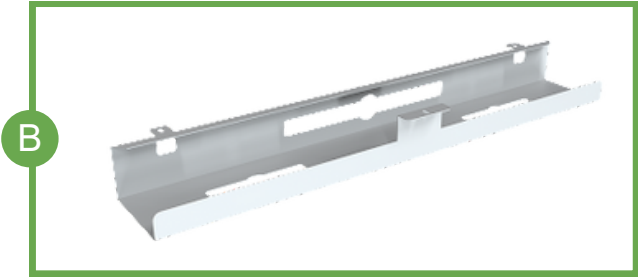

Solo Desk

CABLE TRAY

Typical - 1 per unit (under the desktop)